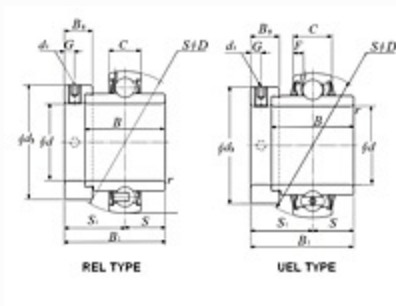

### Technical Specifications

Type

Insert Bearing

<b>Bore Type</b>	Round
<b>Bearing Type</b>	Ball Bearing
<b>Material</b>	Through Hardened Steel
<b>Ball Material</b>	Steel
<b>Limiting Speed - Grease</b>	2500 RPM
<b>Seal Type</b>	Contact
<b>Seal Material</b>	Nitrile Rubber
<b>Performance</b>	Standard Duty
<b>Configuration</b>	One
<b>Locking Device</b>	Eccentric Locking Collar
<b>Locking Device Part Number</b>	EL212-204
<b>Lubrication</b>	Relubricatable
<b>Collar Number</b>	EL212-204W3
<b>Basic Outer Ring</b>	212
<b>Radial Internal Clearance</b>	CN
<b>Static Load Rating</b>	8093 lbf 36000 N 36.00 kN
<b>Dynamic Load Rating</b>	11803 lbf 52500 N 52.50 kN
<b>Enclosure</b>	Double Sealed
<b>Weight</b>	4.714 lb 2.140 kg
<b>Operating Temperature Range</b>	-40 to 250 °F -40 to 120 °C

Bearing Insert w/ Eccentric Locking Collar, Wide Inner Ring - Spherical O.D. - Dimensions

<b>d</b>	2-1/4 in 57.150 mm
<b>D</b>	4.3307 in 110.000 mm
<b>C</b>	1.0630 in 27.000 mm
<b>B</b>	2.4370 in 61.900 mm
<b>B1</b>	3.0630 in 77.800 mm
<b>r</b>	0.0787 in 2.000 mm
<b>ds</b>	3/8-24 UNF
<b>G</b>	0.3150 in 8.000 mm
<b>d3</b>	3.3071 in 84.000 mm
<b>B5</b>	0.8780 in 22.300 mm
<b>S1</b>	1.8425 in 46.800 mm
<b>S</b>	1.2205 in 31.000 mm
<b>F</b>	0.2441 in 6.200 mm