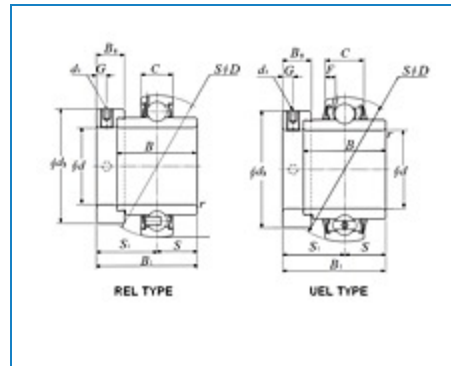

## Item # UEL212-204D1, Bearing Insert w/ Eccentric Locking Collar, Wide Inner Ring - Spherical O.D.

[Order Now](#) | [Technical Specifications](#) | [Dimensional Specifications](#)

### Technical Specifications

Type

Insert Bearing

<b>Bore Type</b>	Round
<b>Bearing Type</b>	Ball Bearing
<b>Material</b>	Through Hardened Steel
<b>Ball Material</b>	Steel
<b>Limiting Speed - Grease</b>	2500 RPM
<b>Seal Type</b>	Contact
<b>Seal Material</b>	Nitrile Rubber
<b>Performance</b>	Standard Duty
<b>Configuration</b>	One
<b>Locking Device</b>	Eccentric Locking Collar
<b>Locking Device Part Number</b>	EL212-204
<b>Lubrication</b>	Relubricatable
<b>Collar Number</b>	EL212-204W3
<b>Basic Outer Ring</b>	212
<b>Radial Internal Clearance</b>	CN
<b>Static Load Rating</b>	8093 lbf 36000 N 36.00 kN
<b>Dynamic Load Rating</b>	11803 lbf 52500 N 52.50 kN
<b>Enclosure</b>	Double Sealed
<b>Weight</b>	4.714 lb 2.140 kg
<b>Operating Temperature Range</b>	-40 to 250 °F -40 to 120 °C

Bearing Insert w/ Eccentric Locking Collar, Wide Inner Ring - Spherical O.D. - Dimensions

<b>d</b>	2-1/4 in 57.150 mm
<b>D</b>	4.3307 in 110.000 mm
<b>C</b>	1.0630 in 27.000 mm
<b>B</b>	2.4370 in 61.900 mm
<b>B1</b>	3.0630 in 77.800 mm
<b>r</b>	0.0787 in 2.000 mm
<b>ds</b>	3/8-24 UNF
<b>G</b>	0.3150 in 8.000 mm
<b>d3</b>	3.3071 in 84.000 mm
<b>B5</b>	0.8780 in 22.300 mm
<b>S1</b>	1.8425 in 46.800 mm
<b>S</b>	1.2205 in 31.000 mm
<b>F</b>	0.2441 in 6.200 mm